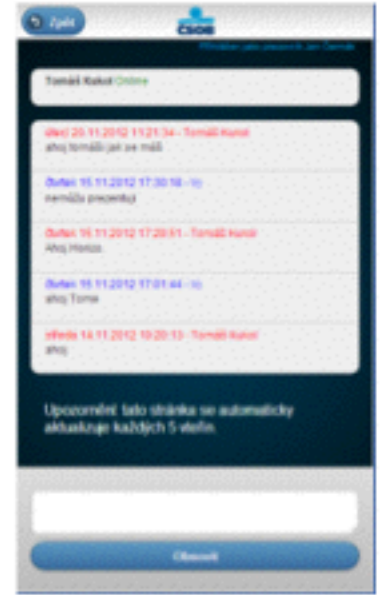

A product by Smallworks

Developed in three months one dev
 Sold to another bank
 Java team estimated 2 years

Měnový pár	Koup	Prodej	Deviz. online
EURUSD	1.28	1.29	1.28
EURCAD	1.28	1.29	1.28
EURCHF	0.98	0.99	0.98
EURCZK	20.140	20.270	20.14
EURDKK	1.440	1.470	1.44
EURGBP	0.674	0.686	0.67
EURHKD	7.750	7.850	7.75
EURJPY	100.700	104.200	100.70
EURKRW	1.240	1.260	1.24
EURMXN	4.520	4.560	4.52
EURPLN	3.400	3.450	3.40
EURRON	2.360	2.400	2.36
EURSEK	6.670	6.800	6.67