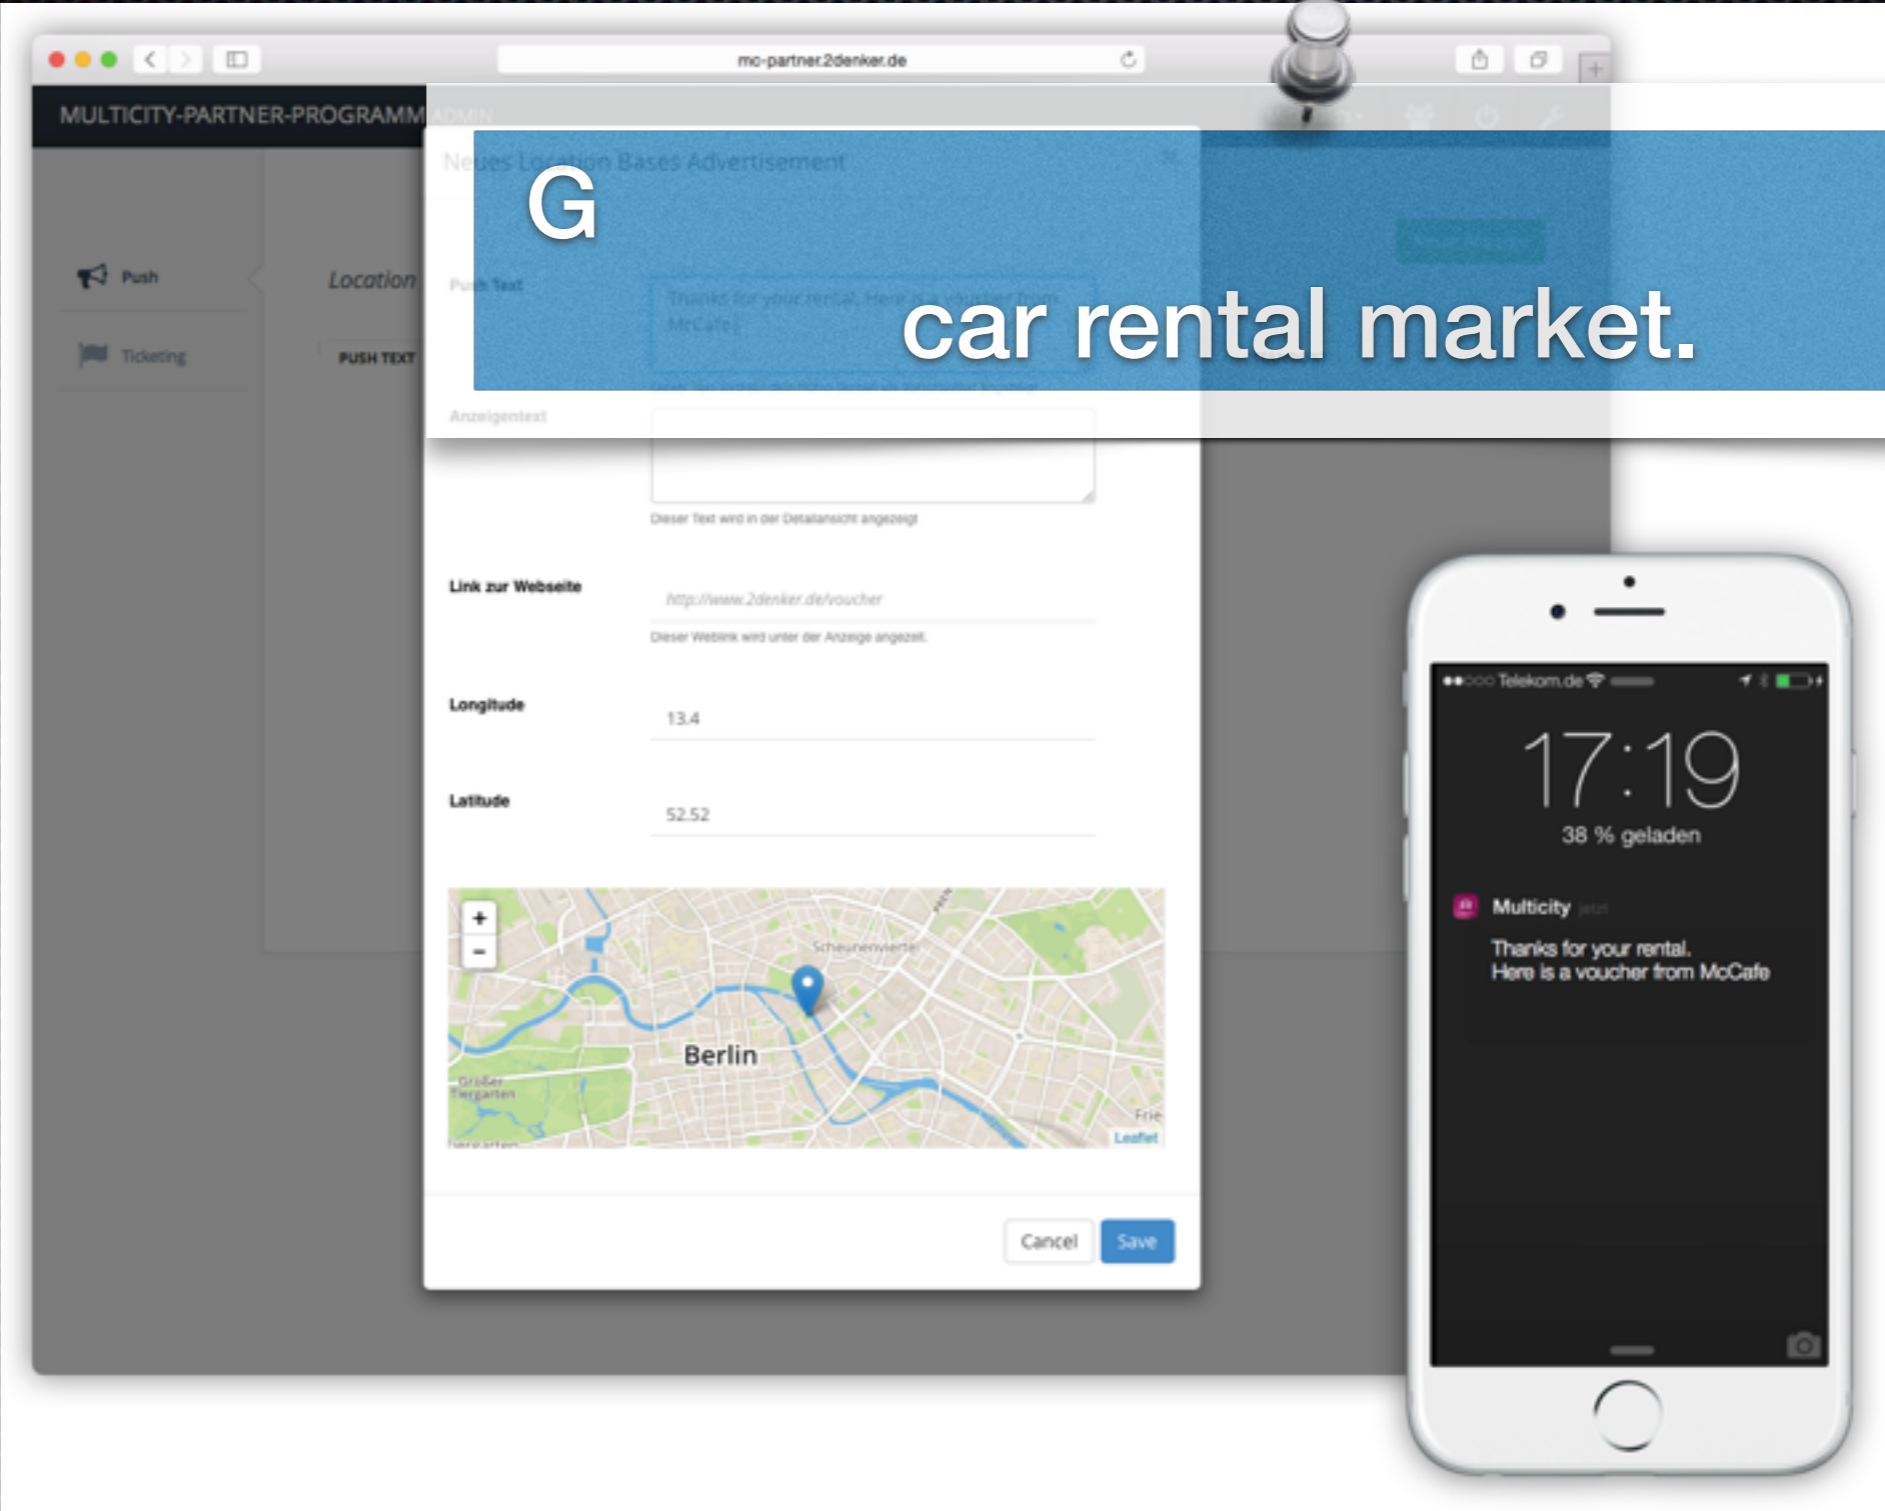

G

car rental market.

MULTICITY-PARTNER-PROGRAMM ADMIN

Neues Location Bases Advertisement

Push Text

Thanks for your rental. Here is a voucher from McCafe

Anzeigentext

Dieser Text wird in der Detailsicht angezeigt

Link zur Webseite

<http://www.2denker.de/voucher>

Longitude

13.4

Latitude

52.52