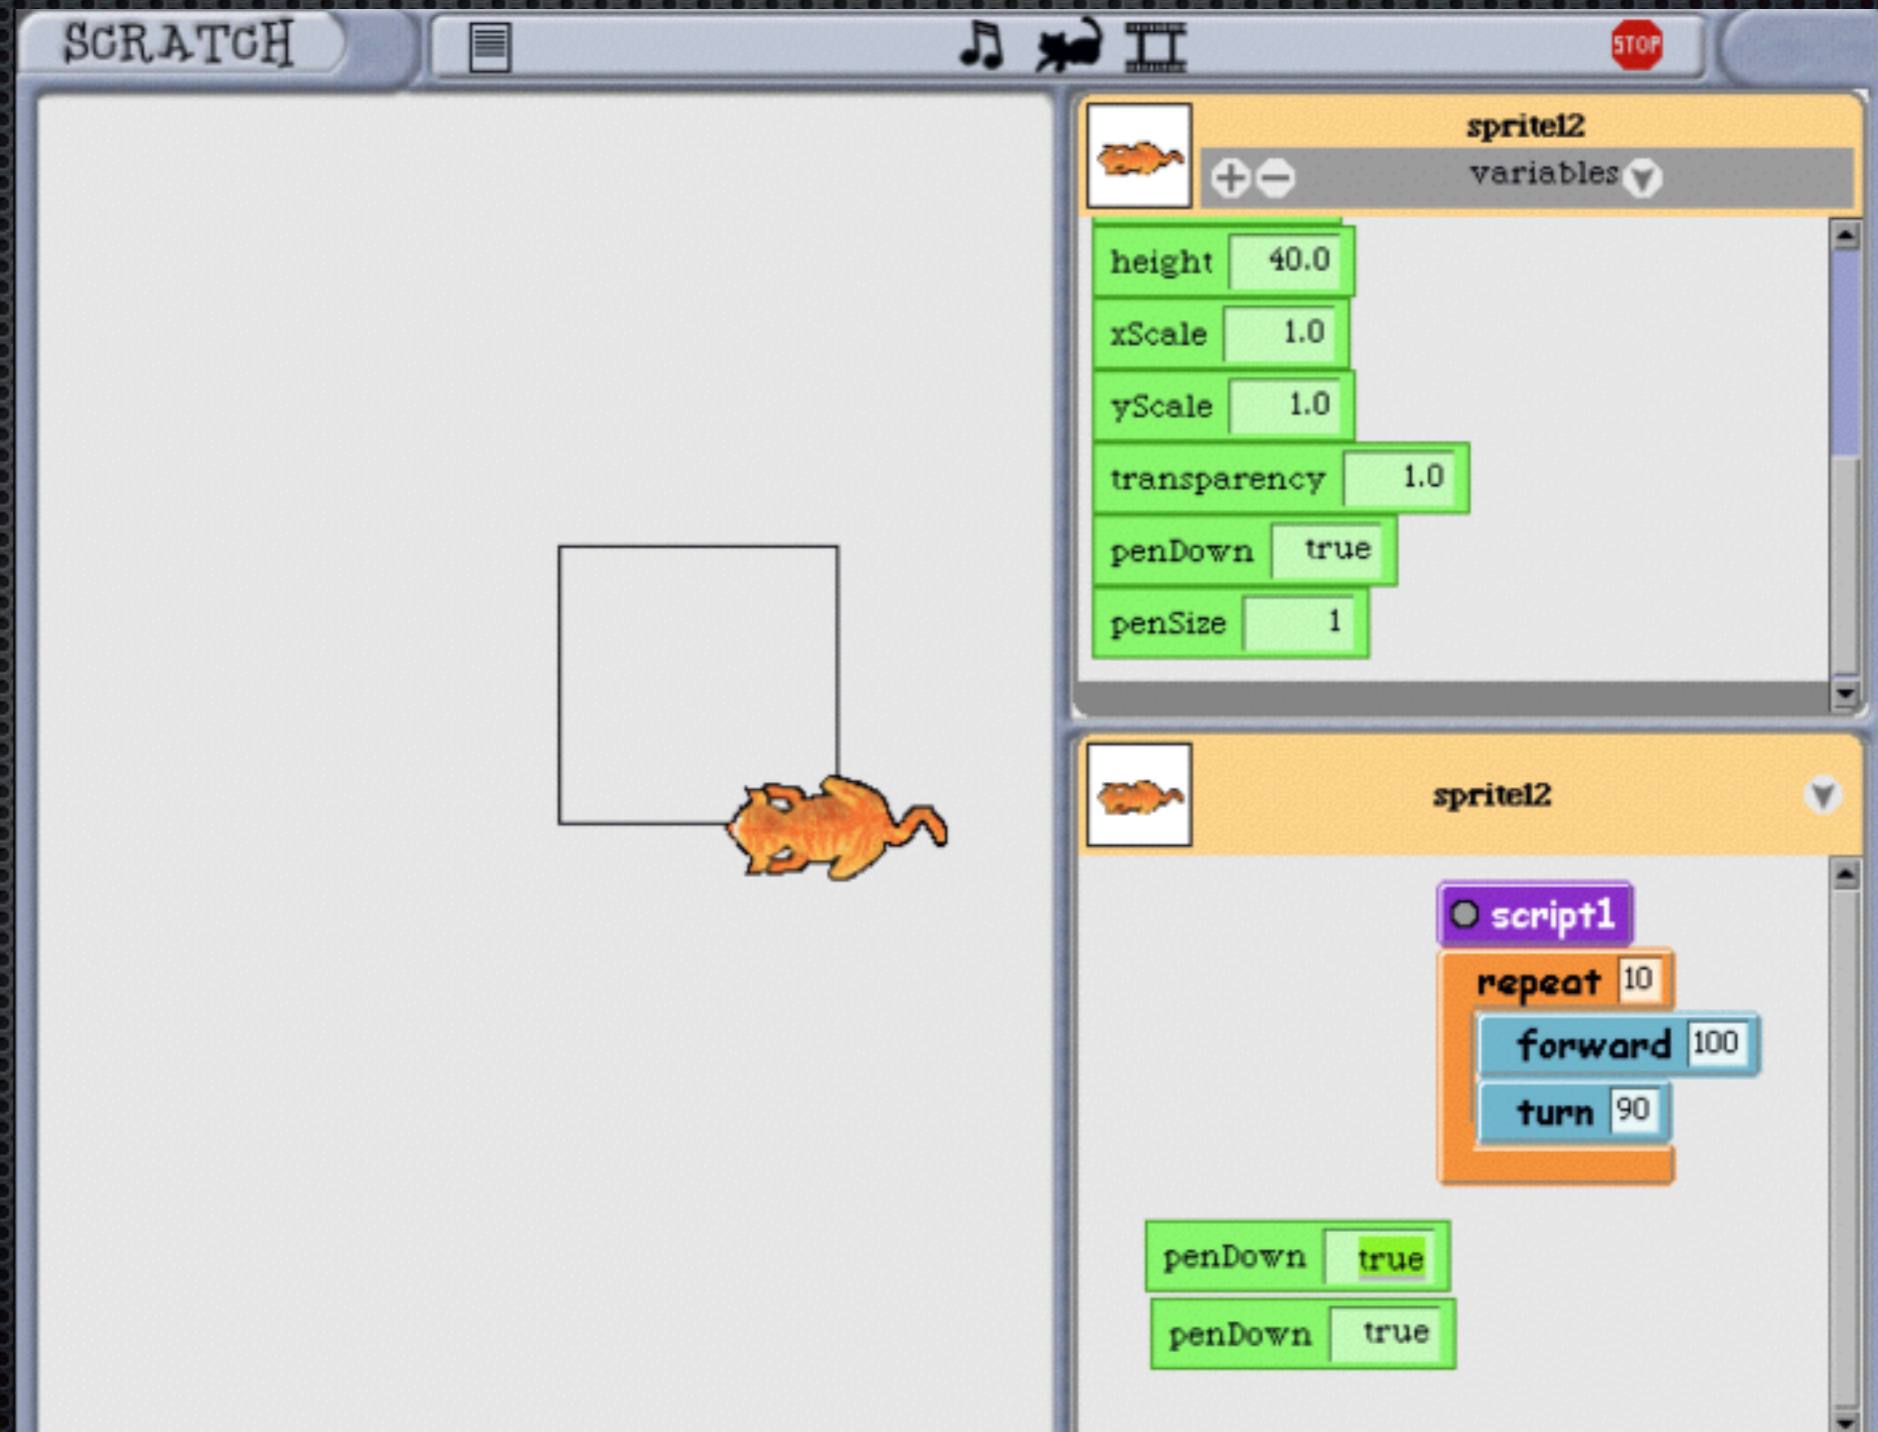

Scratch

Probably a couple of millions